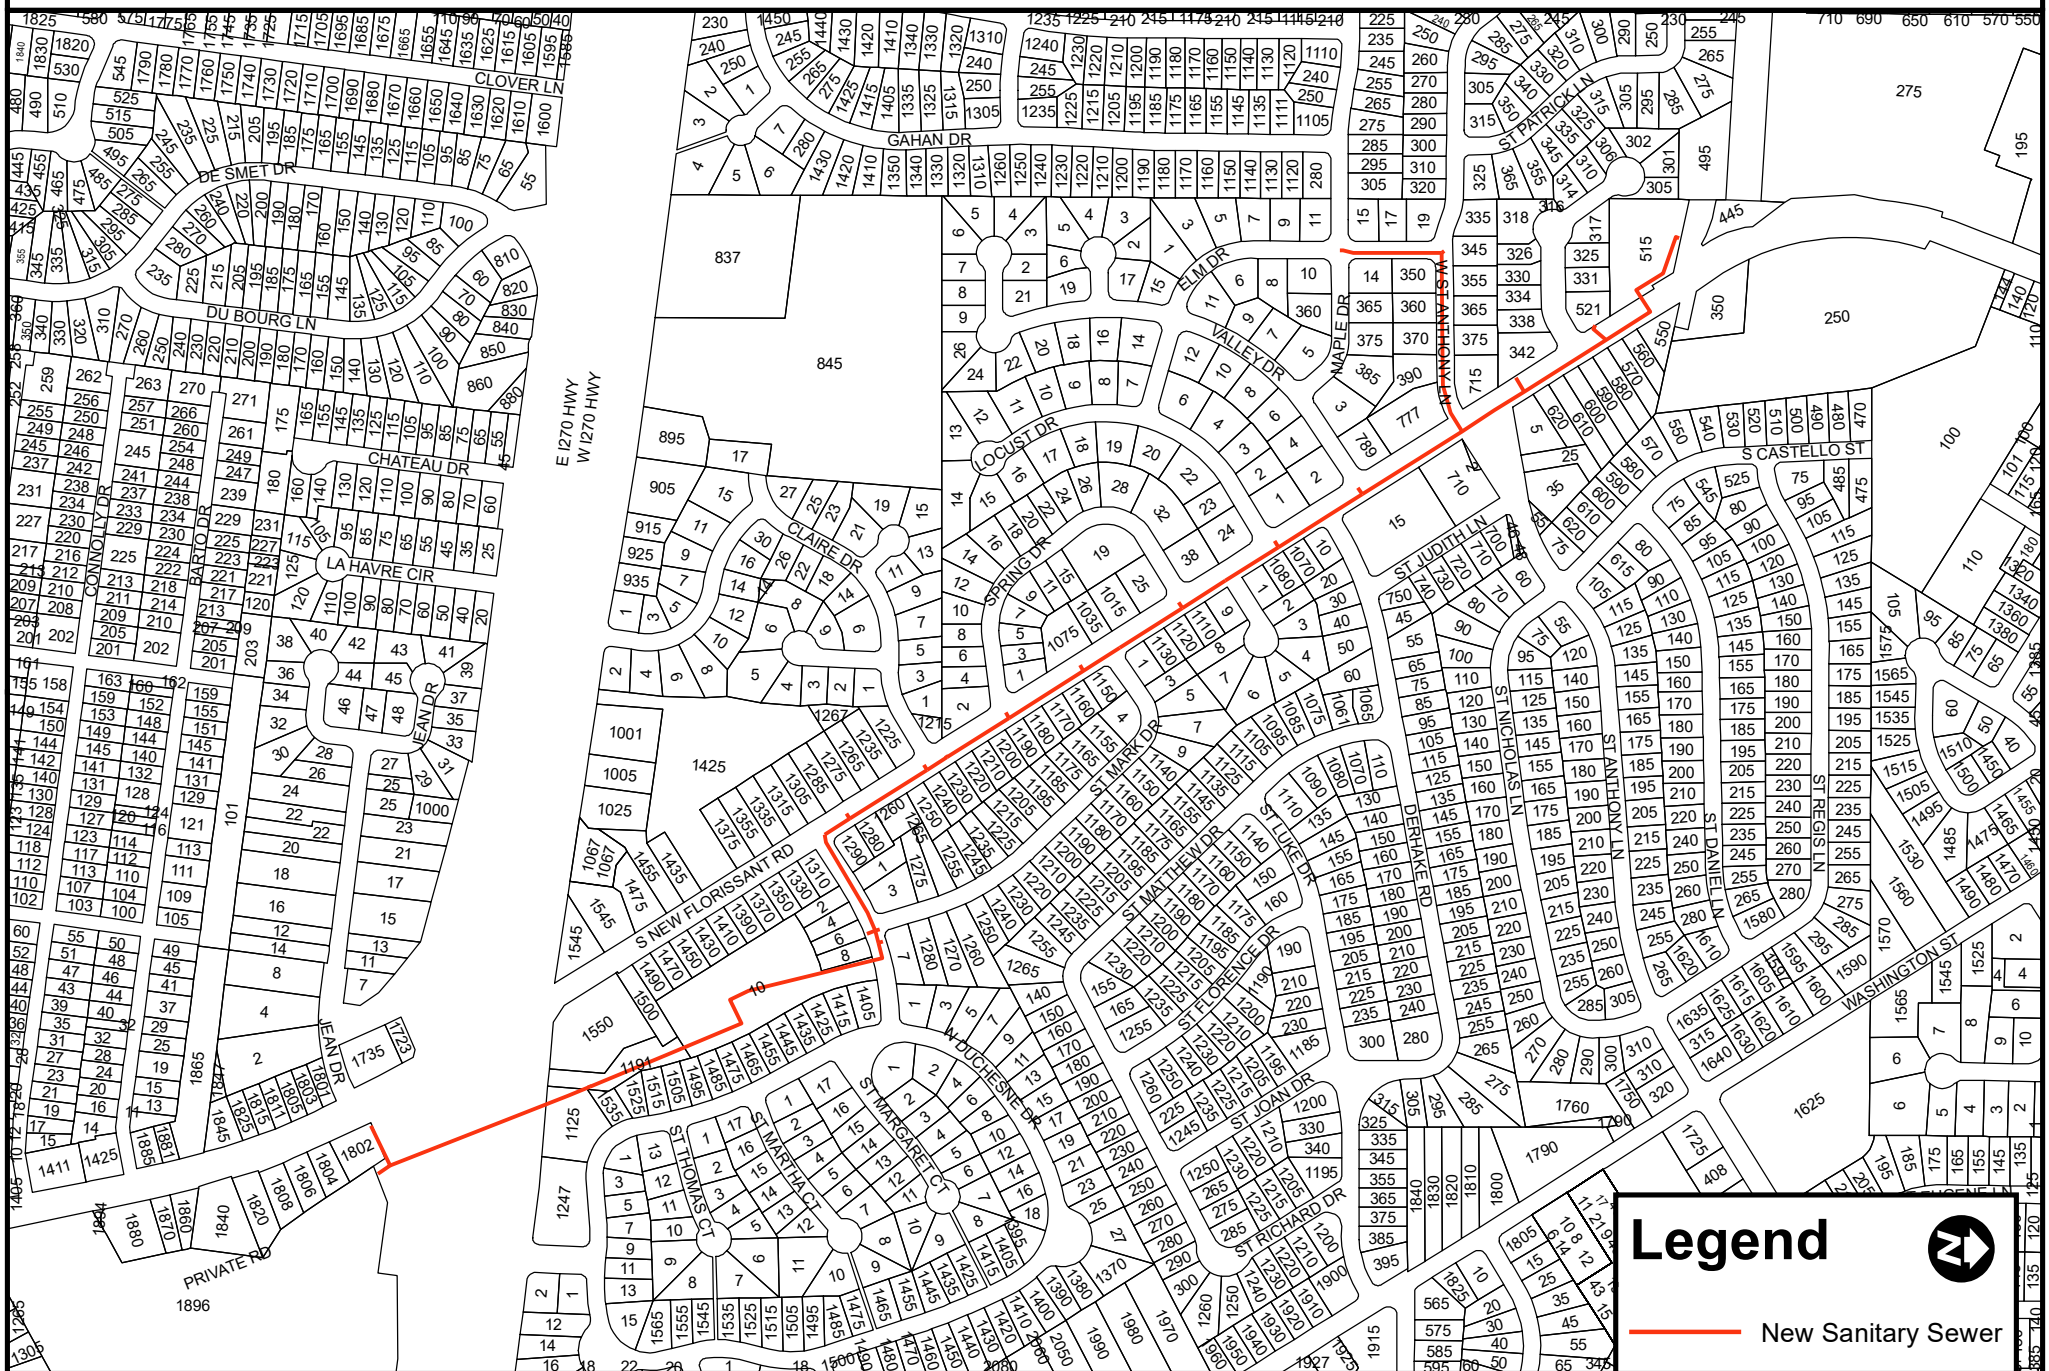

Florissant Dunn Sanitary Relief (St Anthony Ln to I-270) (12178)

Legend

— New Sanitary Sewer