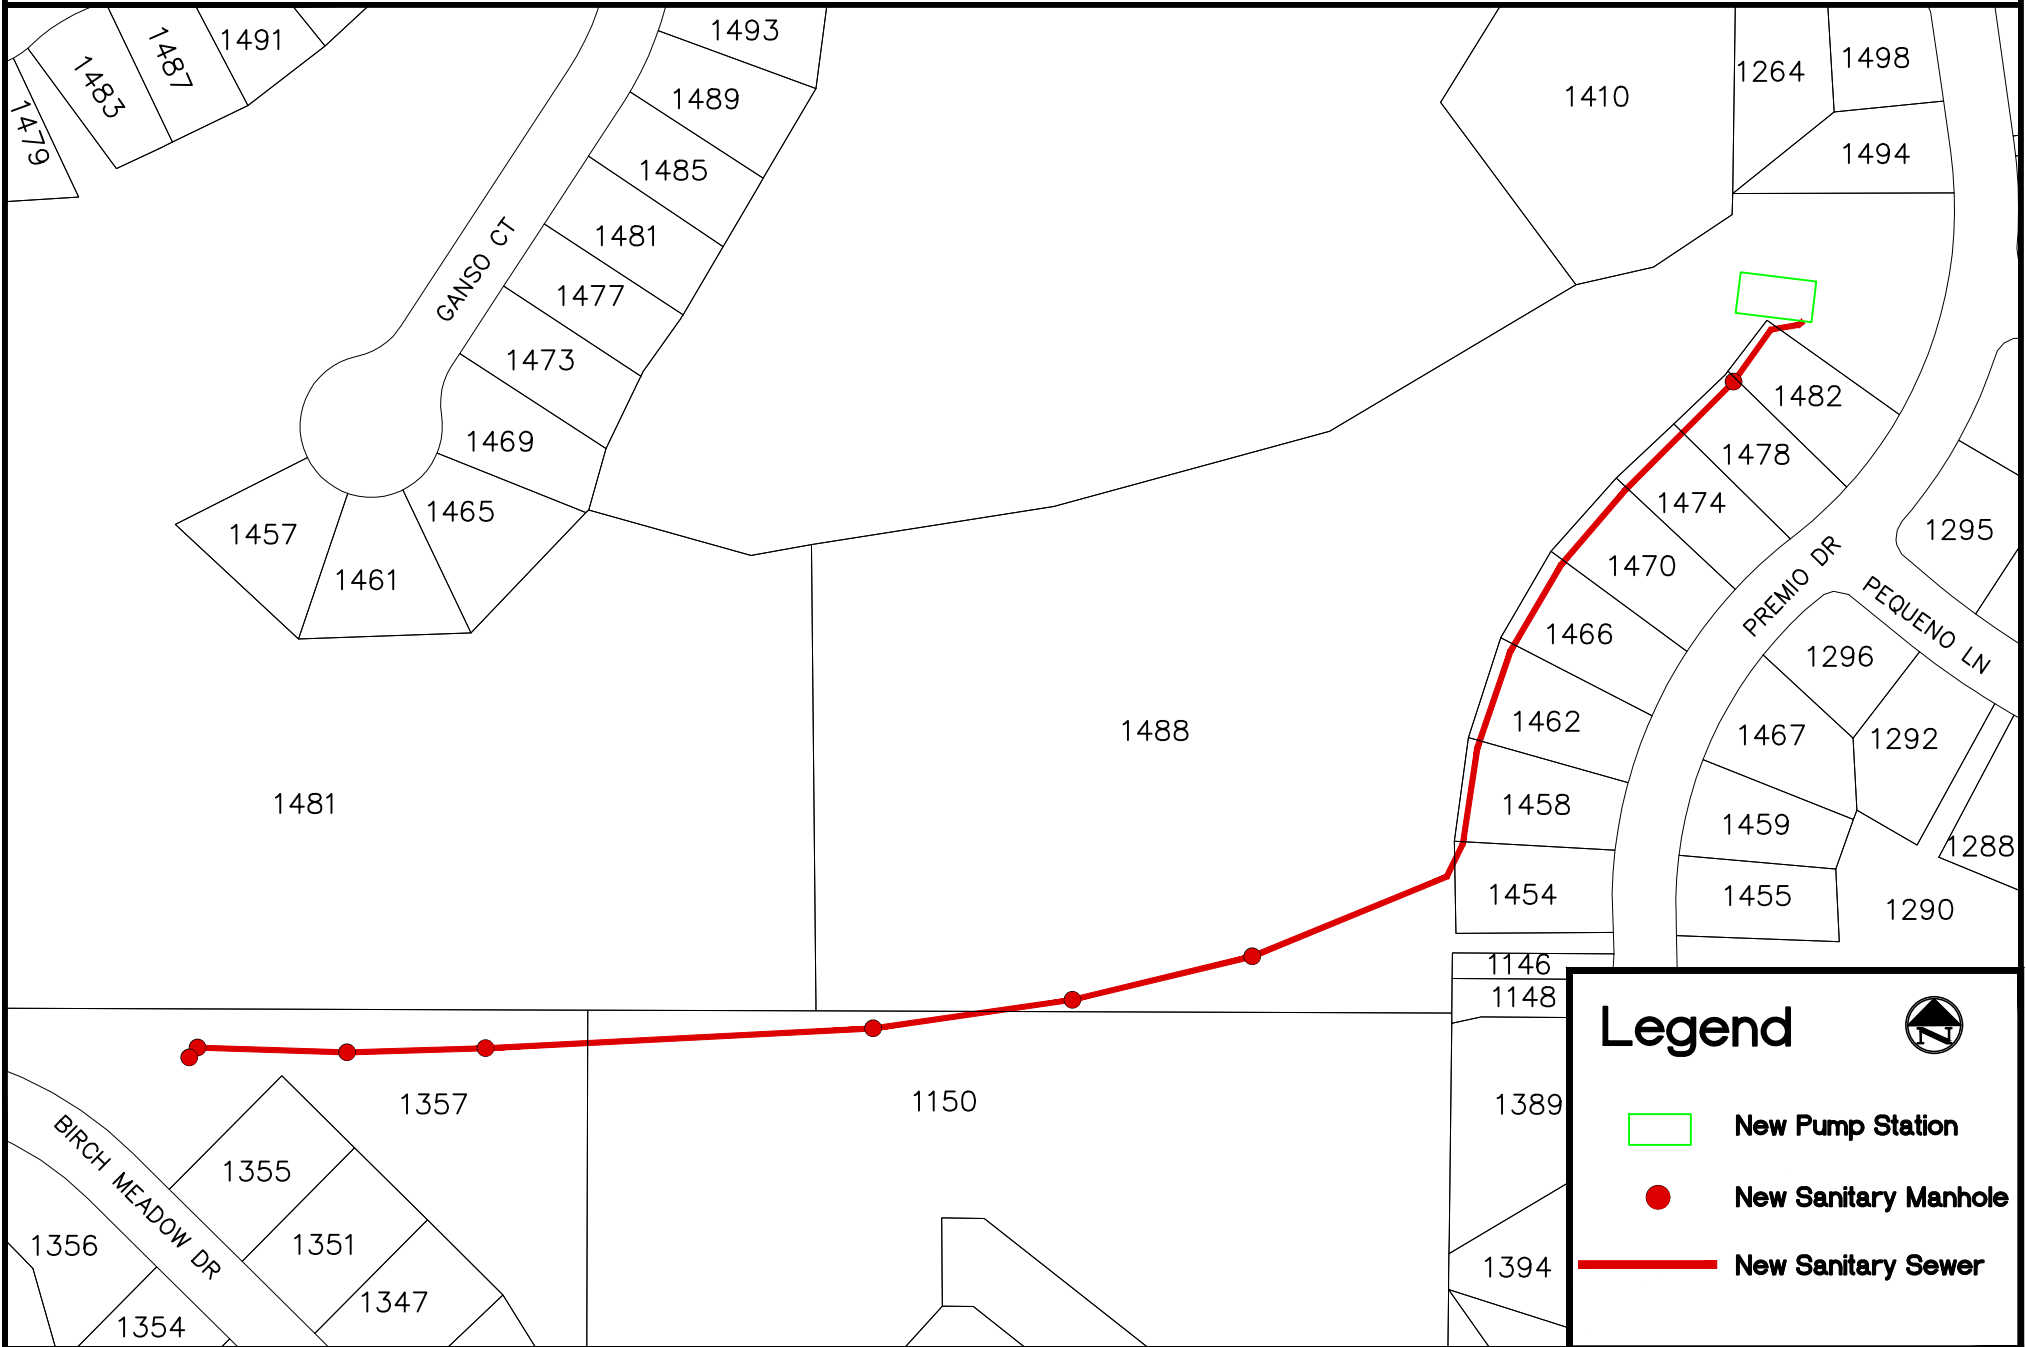

Fenton Creek Pump Station (P-425) Improvements (12166)

Legend

-  New Pump Station
-  New Sanitary Manhole
-  New Sanitary Sewer