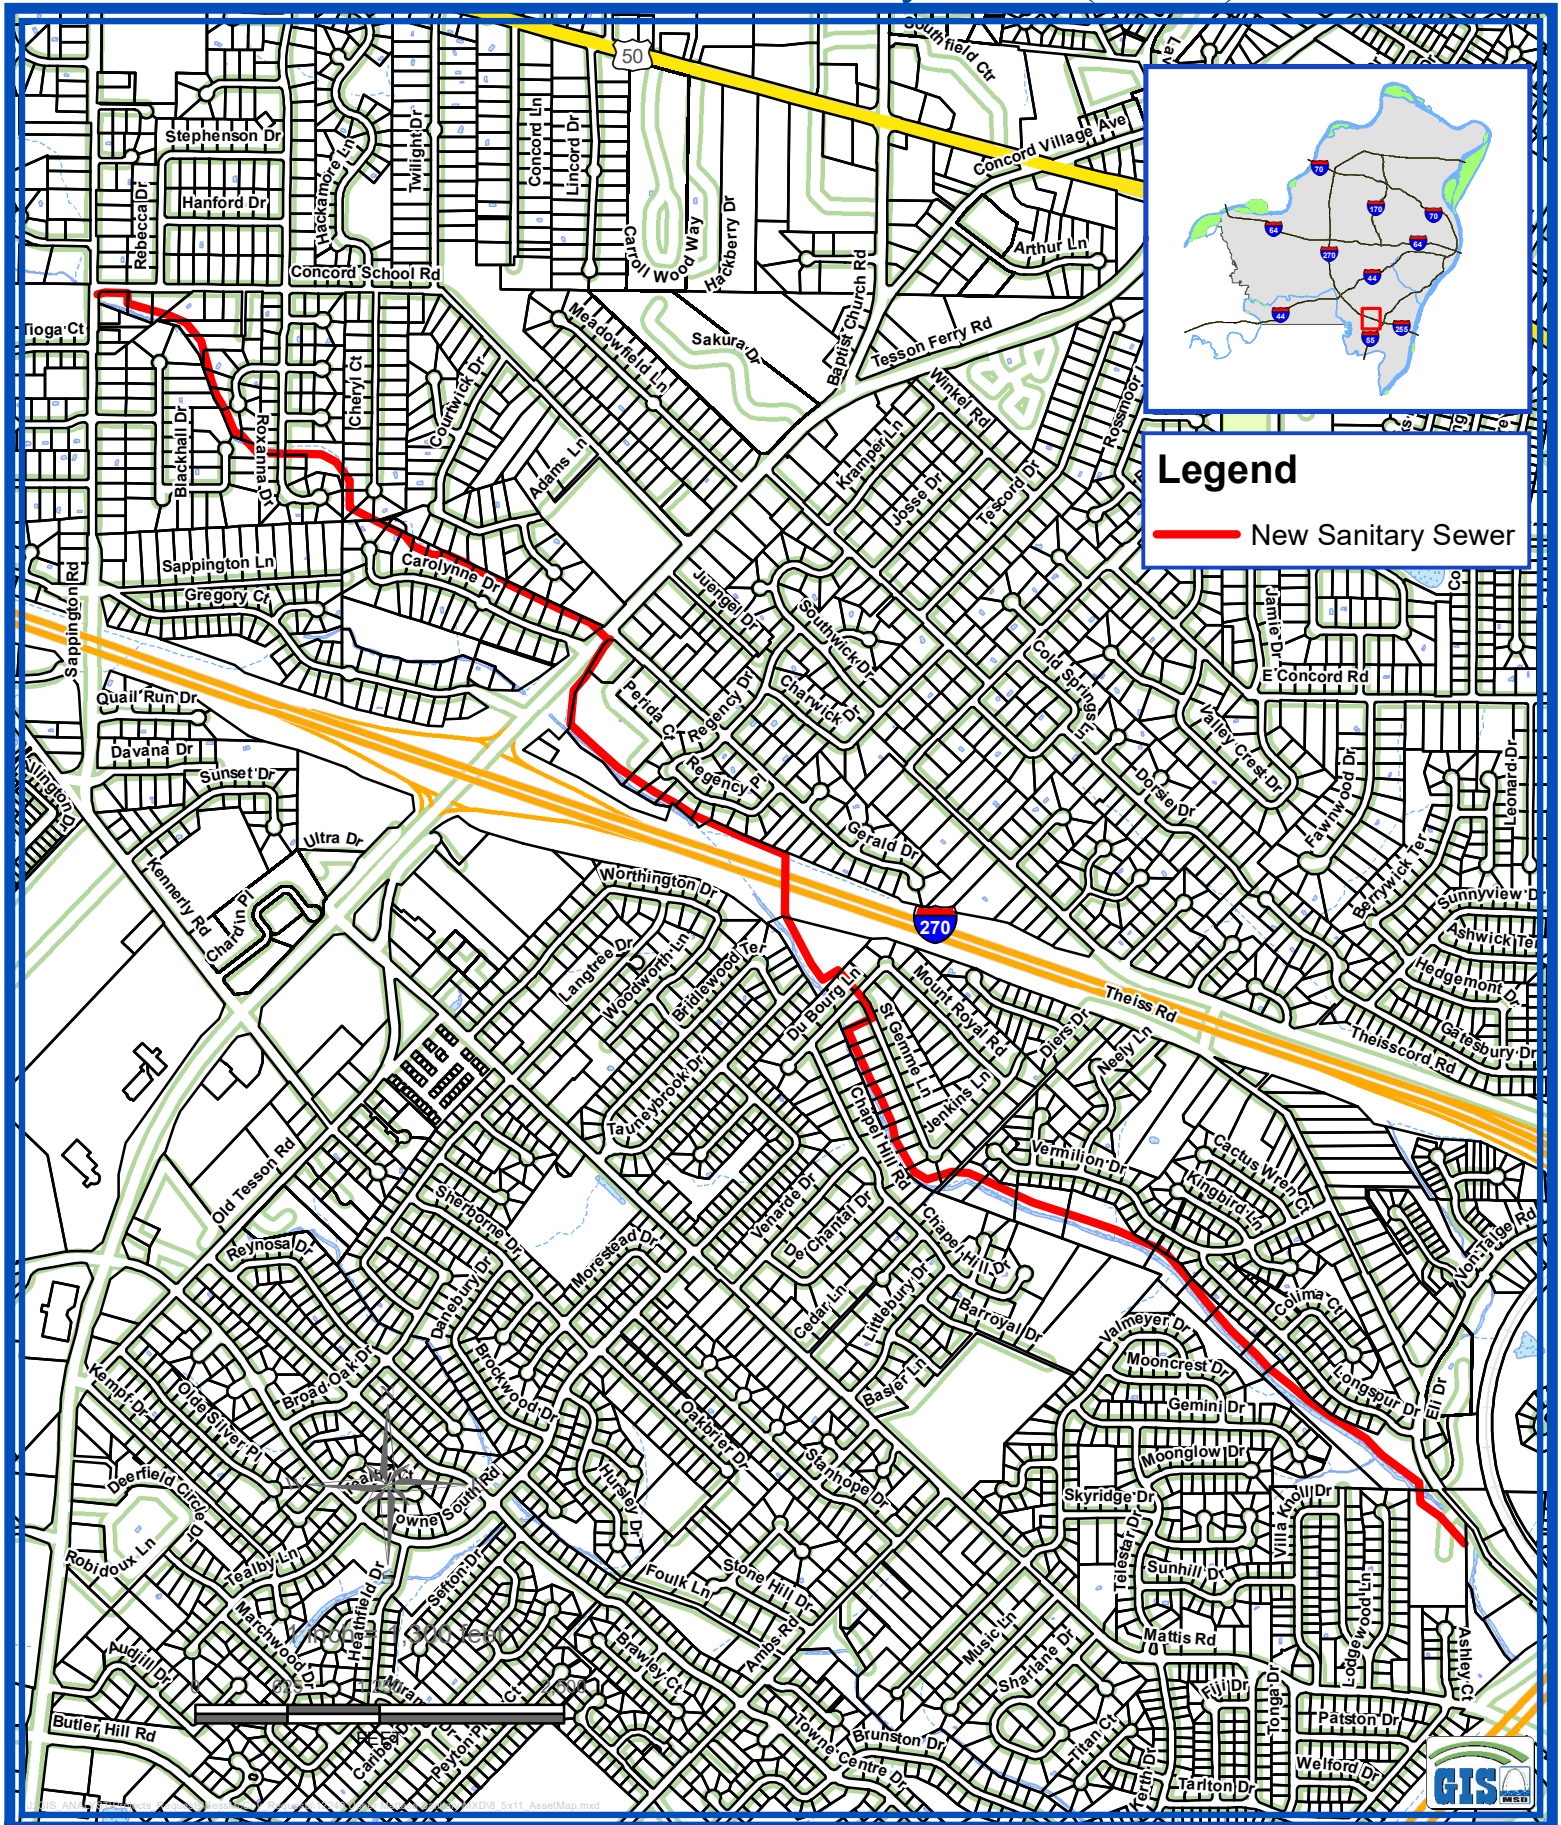

Upper Mattese Sanitary Relief (12249)

Legend

- New Sanitary Sewer